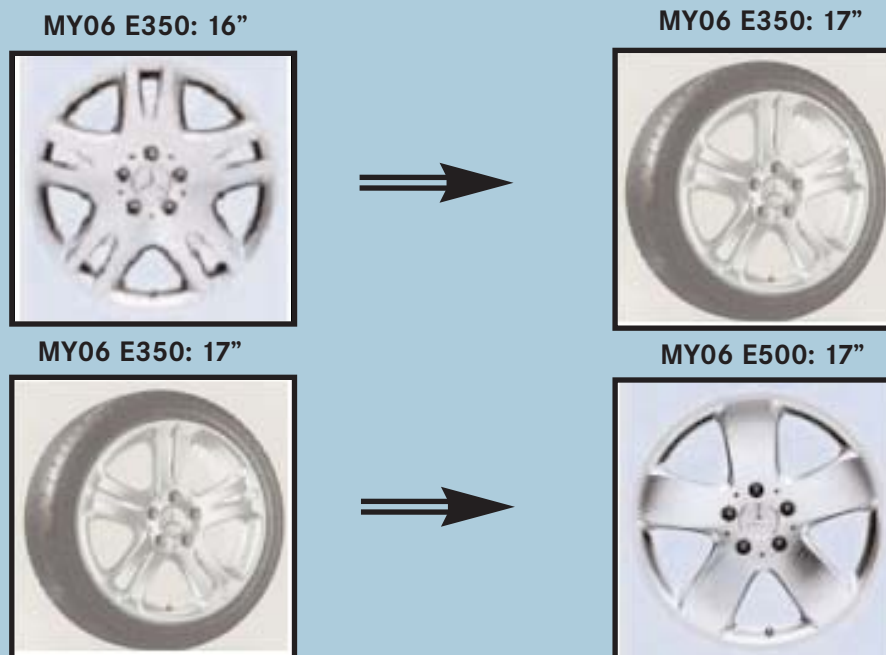

Modifications vs. Previous Year

Option and Package Changes

To further streamline the ordering process, we have reduced the number of stand-alone options and optional equipment packages. Specifically:

- 401 Active Ventilated Seats are available only with E500 and E55 AMG models as part of the 526/626 Premium Packages
- 413 Panorama Roof is only available as part of the 626 Premium Package
- 432 Drive-Dynamic seats are now exclusive to E55 AMG vehicles
- 475 Tire Pressure Monitoring System has been deleted.
- 530 DVD Navigation has been deleted, and is only available as part of the 526/626 Premium Package
- 323 Heating Package, which included Heated Seats and Heated Steering wheel, has been deleted. For Heated Seats, please order as a stand-alone option (code 873) or within the 526/626 Premium Packages.
- 325 Rear Seat Package, which included Split Folding Rear Seats and pass-through with Ski Sack for $540, has been replaced with 287 Split Folding Rear Seats at a reduced price of $300

Wheels

As a running change to MY06 E350, and new with MY06 E500, the following changes will occur:

Please note: E320 CDI and AMG Models will retain their current wheels