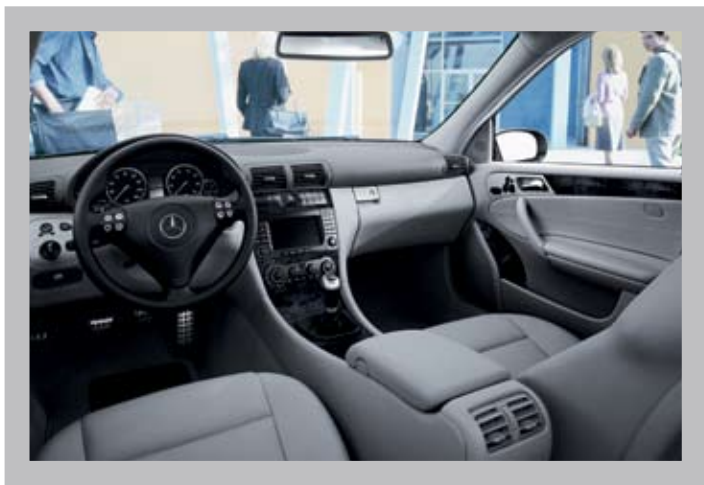

EXTERIOR	CODE	COLOR	
	040	Black	
	197	Obsidian Black*¹	
	359	Capri Blue*	
	544	Barolo Red*	
	590	Mars Red	
	768	Diamond Black*²	
	723	Pewter*	
	747	Granite Grey*	
	775	Iridium Silver*³	
650	Arctic White		

* Metallic paint - $680 additional charge, 1. Luxury Sedan only. 2. Sport Sedan only. 3. Not available with stone interior.