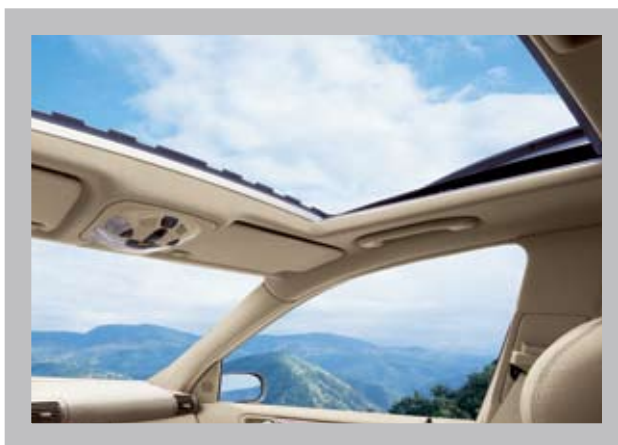

CODE 324 Sunroof Package

- Glass Sunroof
- Garage door opener
- Autodimming Driver's Exterior & Rearview mirrors
- Rain Sensor
- Power Rear Sunshade

All Models: $1,790